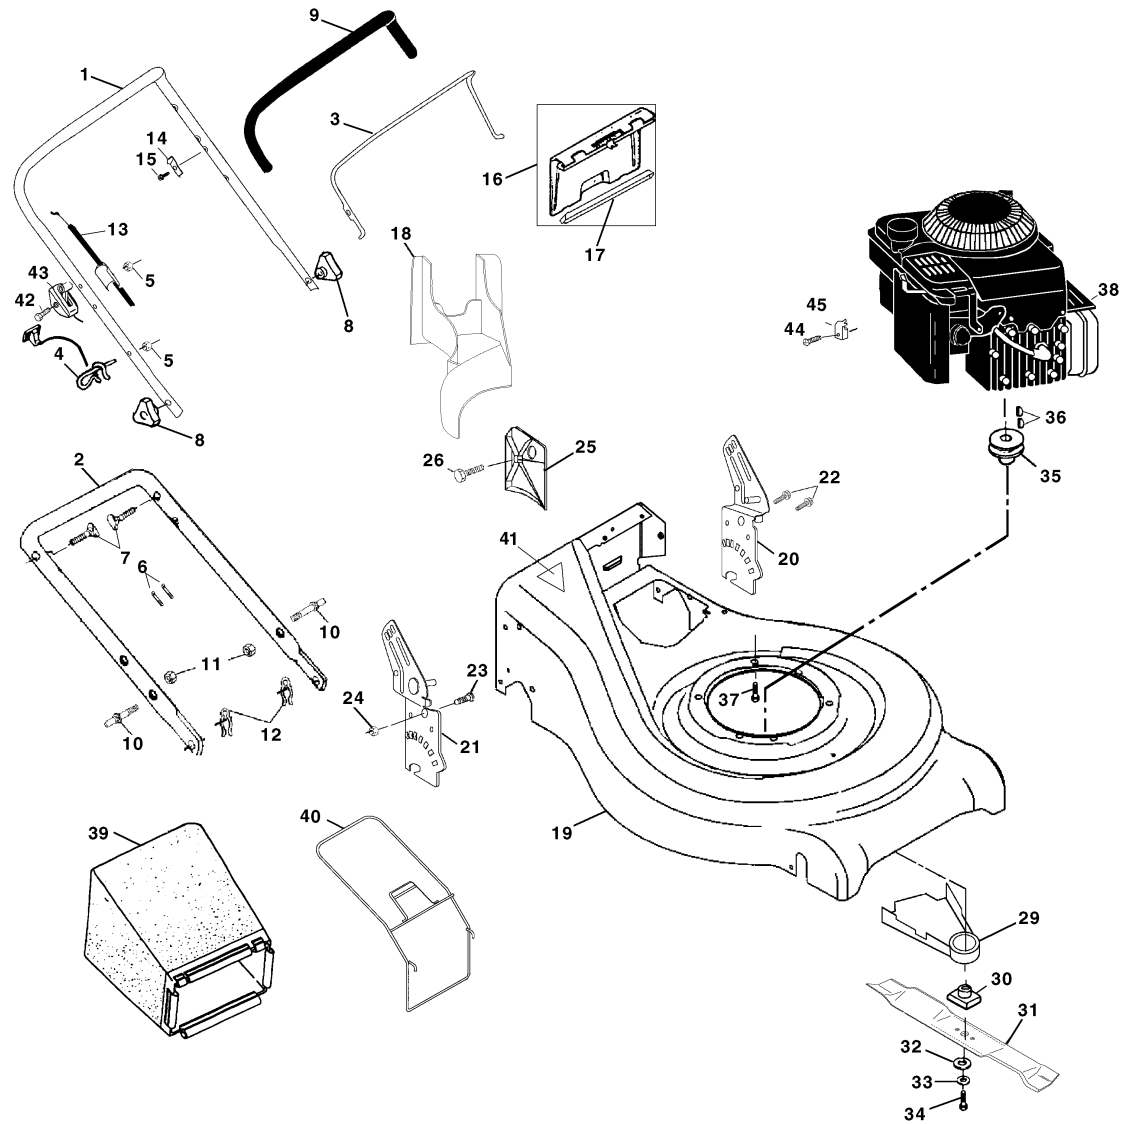

REPAIR PARTS

ROTARY LAWN MOWER - - MODEL NO. P531PD (P531PDF) 954 12 00-17

REPAIR PARTS

ROTARY LAWN MOWER - - MODEL NO. P531PD (P531PDF) 954 12 00-17

KEY NO.	PART NO.	DESCRIPTION	KEY NO.	PART NO.	DESCRIPTION
1	532167163	Handle, Upper Dlx Comf.	25	532161333	Baffle, Side
2	532164556	Handle, Lower	26	532163409	Screw 12 x 5/8
3	532131036	Bail, Cont. Wire Dlx Comf. Blk	29	532134612	Shield, Debris Modified
4	532132001	Guide, Rope, Side	30	532851514	Adapter, Blade w/key Longer
5	532063601	Nut, Hex Lockwasher 1/4-20	31	532159267	Blade, 21"
6	532066426	Wire, Tie	32	532851074	Washer, Hardened
7	532131959	Bolt, Handle 5/16-18 x 1.75	33	532850263	Lockwasher, Helical Spring 3/8
8	532087692	Knob, Handle	34	532851084	Screw, Hex Head 3/8-24 x 1.38
9	532164265	Grip, HdI Foam Smooth	35	532084596	Pulley, Engine
10	532161551	Bolt, Sq. Neck	36	532087677	Key, Hi Pro
11	873990500	Nut, Hex Lockwasher Ins. 5/16-18 UNC	37	532150406	Bolt, Engine
12	532051793	Cotter, Hairpin	38	-----	Engine Briggs & Stratton 12H802
13	532133107	Cable			Order parts from engine manufacturer
14	532125162	Bracket, Upstop	39	532165846	Grass Catcher Bag
15	532083816	Screw, Hex Washer Head Tapping 10-2	40	532161358	Grass Catcher Frame
16	532162085	Kit, Door Rear	41	532145494	Danger Decal
17	532161548	Seal, Door	42	532144929	Screw
18	532165261	Plug, Mulcher	43	532164137	Throttle Control
19	532164388	Kit, Housing	44	532111190	Clamp
20	532164548	Handle, Bracket	45	532083816	Screw
21	532169306	Handle, Bracket Asm. Right	46	532054583	Screw
22	532150078	Screw, Hex Wshd	--	532161057	Warning Decal (Not Shown)
23	532163183	Bolt, Hex Head 5/16-18 x 5/8	--	532173291	Operator's Manual(Euro)
24	532063124	Nut, Hex Lock Wshr 5/16-18	--	532173292	Operator's Manual(Scand)