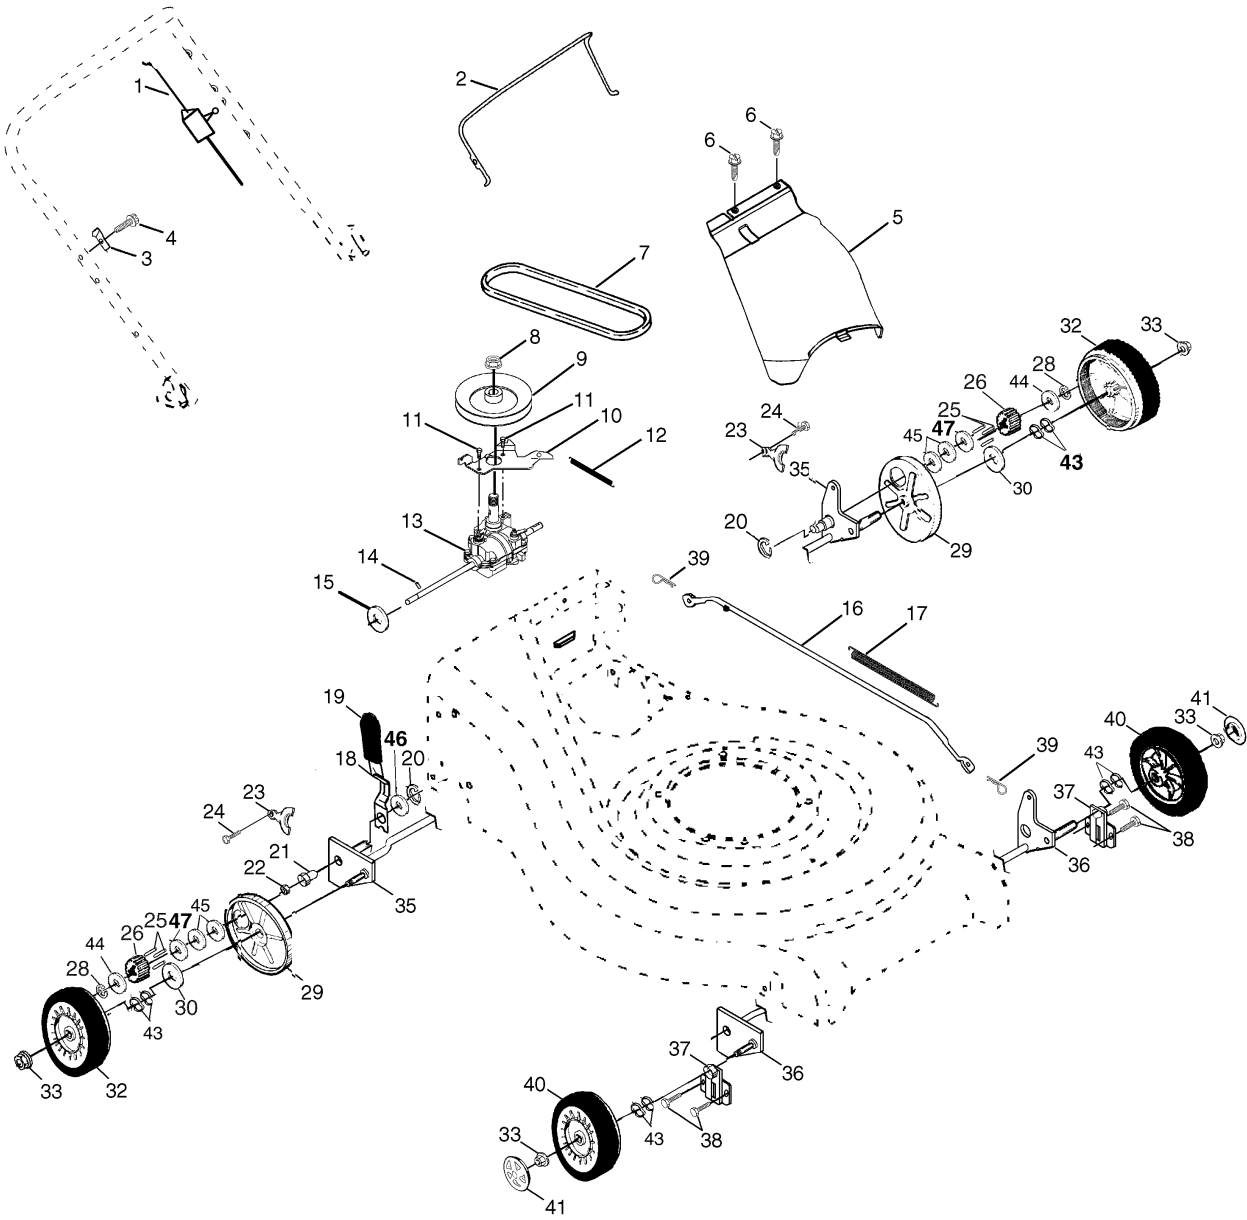

REPAIR PARTS

ROTARY LAWN MOWER - - MODEL NO. P531PD (P531PDF) 954 12 00-17

REPAIR PARTS

ROTARY LAWN MOWER - - MODEL NO. P531PD (P531PDF) 954 12 00-17

KEY NO.	PART NO.	DESCRIPTION
1	532161587	Cable Drive
2	532161473	Bail Control Drive
3	532164557	Bracket, Downstop
4	532083816	Screw Hex Wash Head Tapping 10-2
5	532161537	Cover Drive
6	532750634	Screw Thdrol 10-25 x .50
7	532160816	V-Belt
8	532132010	Nut Lock Flanged 3/8-16 Zinc
9	532163939	Pulley Driven
10	532164553	Belt Keeper
11	817541011	Screw Hex Wash Head 10-24 X .668
12	53275192	Spring
13	532169611	Transmission Asm.
14	532145354	Pin Spring Thrust
15	532057079	Washer Hardened
16	532161584	Rod Connecting
17	532161602	Spring Extension
18	532164554	Spring Selector
19	532161961	Knob Selector Spring
20	812000022	E-Ring 7/8
21	532163365	Bearing Support

KEY NO.	PART NO.	DESCRIPTION
22	532169911	Bearing Ball
23	532164555	Retainer Drive Asm. Stmp.
24	532057808	Screw Hex Head Tapping 1/4-20 x .75
25	532170011	Drive Pawl
26	532166450	Pinion, Drive
28	812000058	E-Ring 7/16
29	532088080	Cover, Dust Wheel
30	532067725	Washer 1/2 x 1-1/2 x .134
32	532162063	Wheel 9 x 2
33	532083923	Nut Hex Flange Lock
35	532164552	Shaft Asm. Rear
36	532164550	Shaft Asm. Front
37	532161463	Retainer Front Shaft
38	532163409	Screw 12 x 5/8
39	532700279	Clip Retainer
40	532143593	Wheel 8 x 2
41	532150182	Hubcap
43	532057143	Wave Washer
44	532052160	Washer
45	532062335	Washer
46	819572216	Washer
47	532088118	Felt Washer